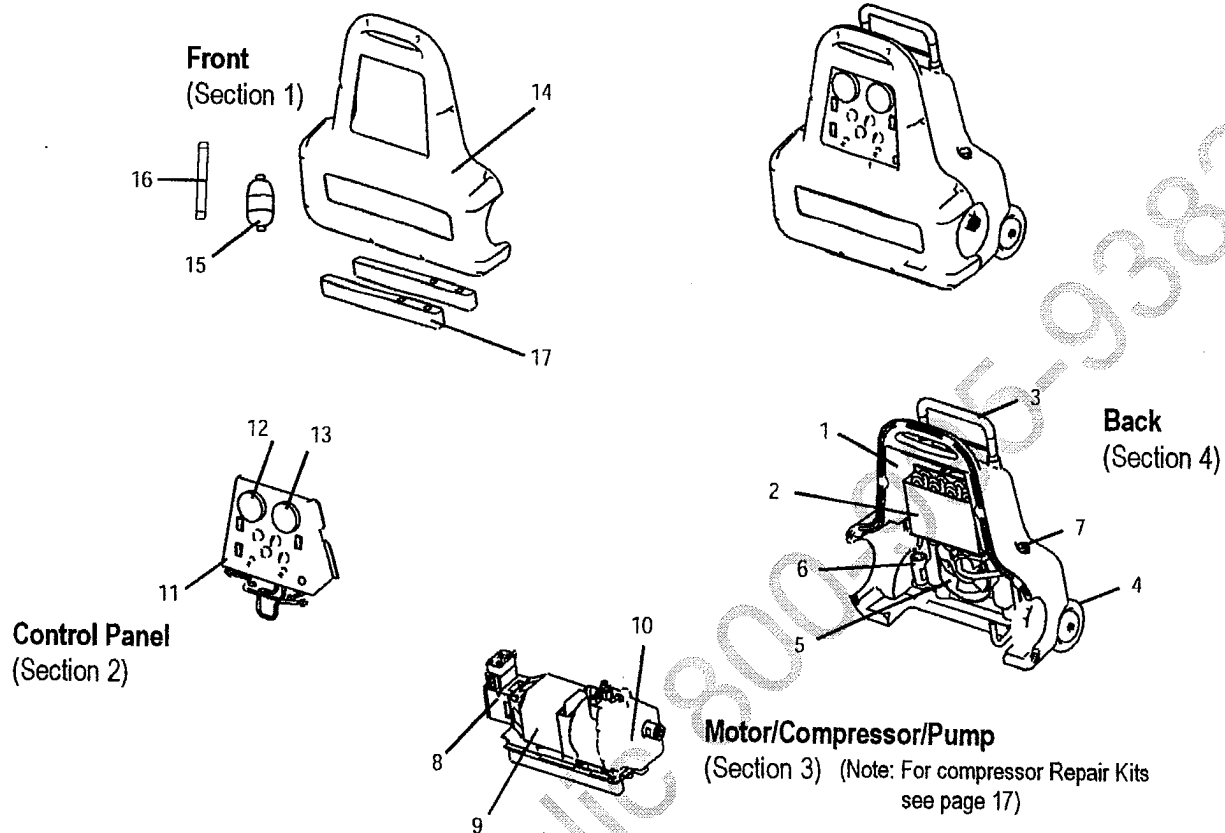

## Section 1 - ProVax Front:

Item.#	Part#	Description
(14)	527075	Front & Rear Case, plastic (set)
(15)	100343	Filter Drier
(16)	100345	4" Blue Hose
(17)	527374	Rubber Foot

## Section 2 - ProVax Control Panel:

Item.#	Part#	Description
(11)	527080	Front Panel
(12)	GA1500	Pressure Gauge, 500 Psi
(13)	GA0800	Pressure Gauge, 800 Psi
N/S	GA1000	Gauge Lens
N/S	528160	Inlet & outlet Fitting 45 degree
N/S	NB6501	Inlet & outlet Fitting Protection Cap
N/S	EL1309	Start Switch, momentary
N/S	EL1310	ON-OFF Switch
N/S	527376ASM	Manifold Assembly
N/S	EL2800	Pressure Sensor (400psi)
N/S	EL2802	High Pressure Sensor (500psi)
N/S	113726	Vacuum Switch (13in Hg)
N/S	120106	Vacuum Protection Switch
N/S	100122	Black Knob
N/S	100123	Blue Knob
N/S	100124	Red Knob
N/S	527845	Yellow Knob

## Section 3 - ProVax Motor/Compressor/Vacuum Pump:

Item.#	Part#	Description
(8)	527835ASM	Compressor Assembly
(9)	525935	Motor, 115V, 60Hz
(10)	527834ASM	Vacuum Pump Assembly
N/S	527069ASM	Vacuum Pump Clutch Assy
N/S	528167ASM	Compressor Clutch Assy.
N/S	527086	Vacuum Pump & Motor "Vibration" Mount

## Section 4 - ProVax Back:

Item.#	Part#	Description
(1)	527075	Front & Rear Case, plastic (set)
(2)	100478	Condenser
(3)	527073	Handle
(4)	527074	Wheel
N/S	529931	Retaining ring, wheel
N/S	527077	Axle, wheel
(5)	EL1817	Axial Fan
(6)	EL1412	Start Capacitor
(7)	110969	Oil Filler Cap
N/S	NB6501	Oil Drain Cap
N/S	EL1500	Relay
N/S	527084	Compressor Grill
N/S	527085	Vacuum Pump Grill
N/S	527076	Fan Grill
N/S	529925	Bumper
N/S	111443	Power Cord, 115V/60Hz