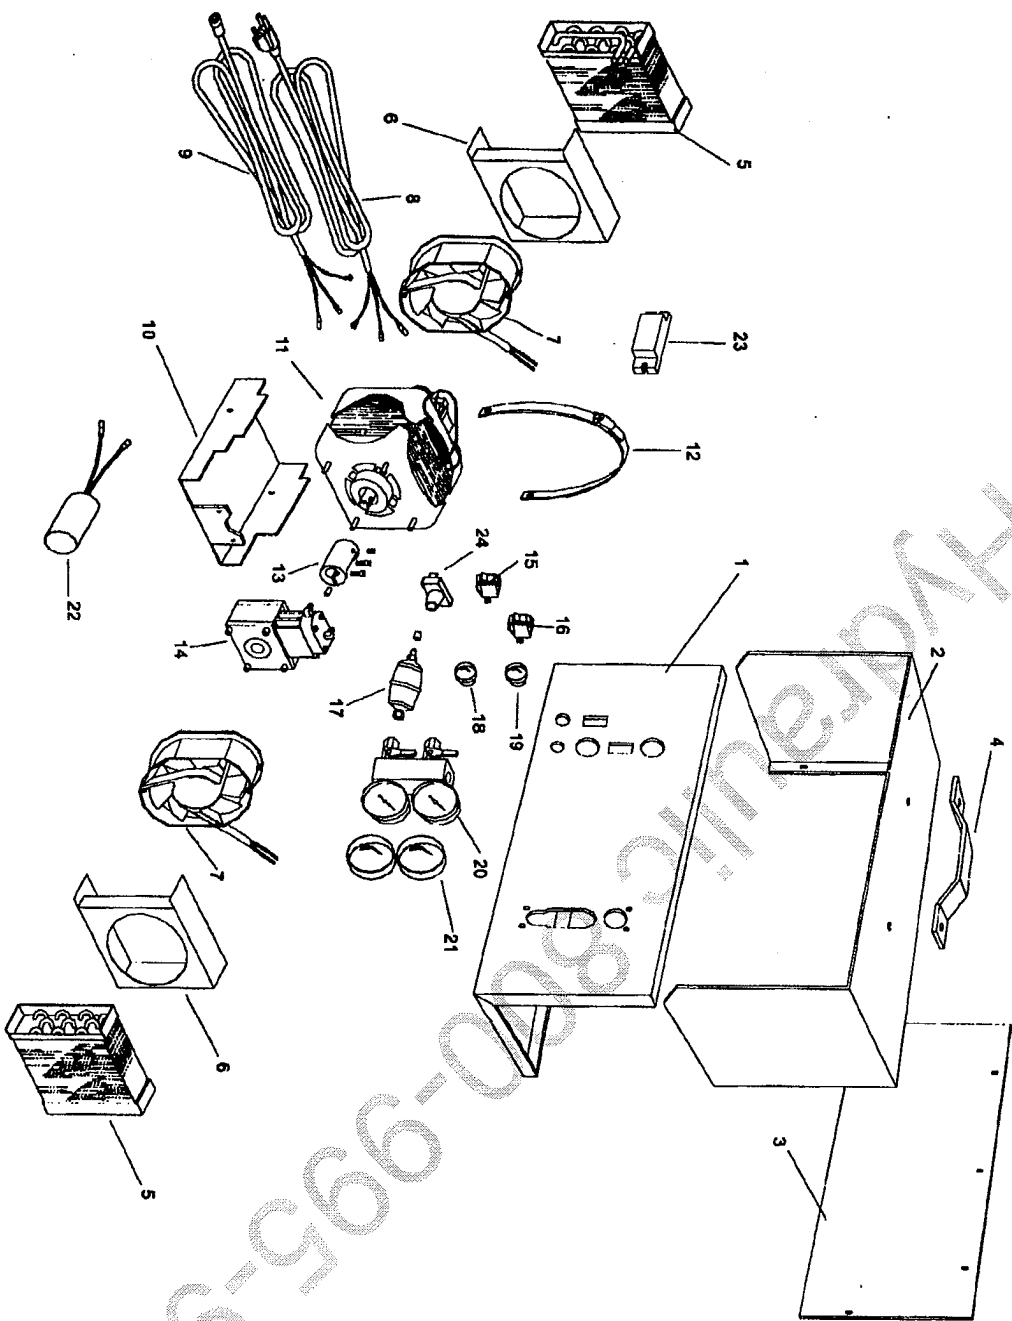

RG3300 PARTS LIST

ITEM	DESCRIPTION	PART #
1	CHASSIS	SH1401
2	COVER	SH1402
3	BACK PANEL	SH1405
4	HANDLE	FB1301
5	CONDENSER (2)	CD1200
6	FAN SHROUD (2)	SH1454
7	AXIAL FAN (2)	EL1817
8	CORDSET	WR2002
9	SENSOR CORD	EL1420
10	MOTOR MOUNT	SH2055
11	MOTOR	EL1821
12	MOTOR CLAMP	NB5880
13	COUPLER	CP1315
14	COMPRESSOR	CP1300
15	POWER SWITCH	EL1310
16	START SWITCH	EL1309
17	FILTER	FL1201
18	GREEN LIGHT	EL1110
19	RED LIGHT	EL1112
20	MANIFOLD	MA9002
21	GAUGE LENS	GA1000
22	CAPACITOR	EL1412
23	RELAY	EL1500
24	PRESSURE SW	EL2800