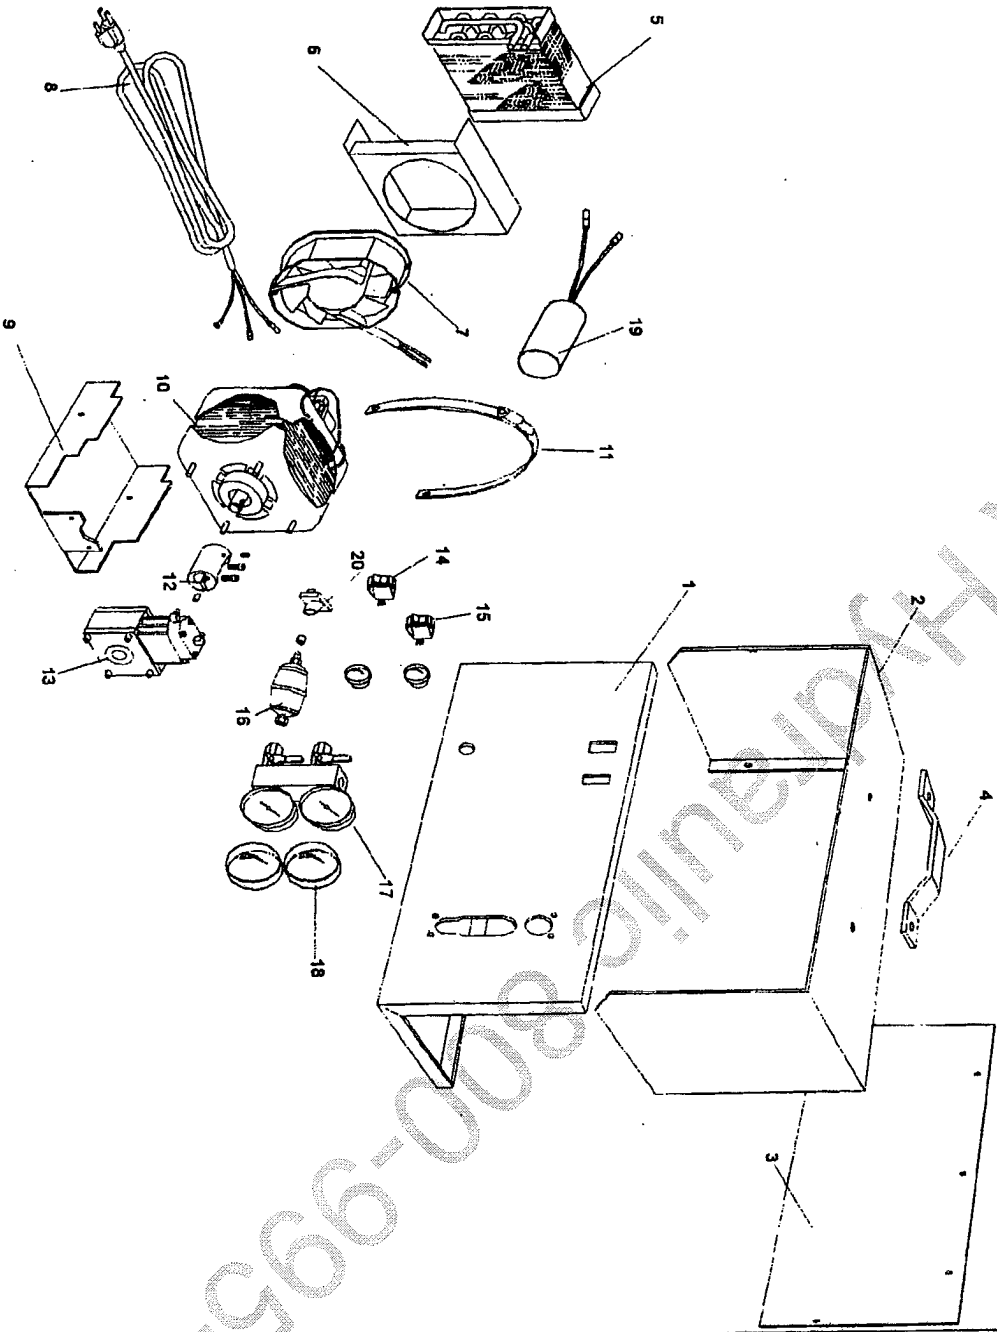

RG3305 PARTS LIST

ITEM	DESCRIPTION	PART #
1	CHASSIS	SH1451
2	COVER	SH1452
3	BACK PANEL	SH1453
4	HANDLE	FB1301
5	CONDENSER	CD1200
6	FAN SHROUD	SH1454
7	AXIAL FAN	EL1817
8	CORDSET	WR2002
9	MOTOR BRKT	SH2055
10	MOTOR	EL1821
11	MOTOR CLAMP	NB5880
12	COUPLER	CP1315
13	COMPRESSOR	CP1300
14	POWER SWITCH	EL1310
15	START SWITCH	EL1309
16	FILTER	FL1201
17	MANIFOLD	659919
18	GAUGE LENS	GA1000
19	CAPACITOR	EL1412
20	PRESSURE SW	EL2800