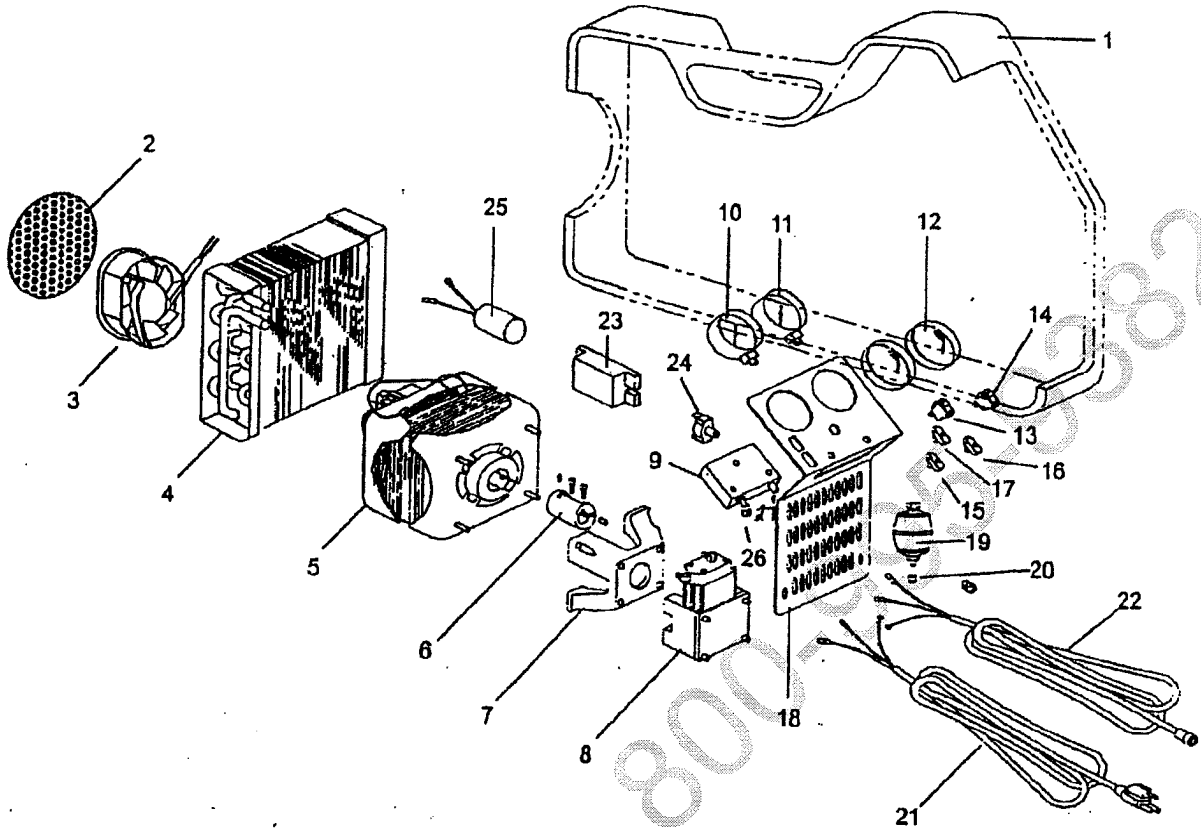

# RG5000 PARTS DIAGRAM

## RG5000 PARTS LIST

Item	Description	Part#	Item	Description	Part #	Item	Description	Part #
1	Plastic Case	MC5000	10	Input Gauge	GA0350	19	Filter	FL1201
2	Fan Grill	SH5022	11	Output Gauge	GA0500	20	Flare Cap	NB6501
3	Axial Fan	EL1817	12	Gauge Lens	GA1000	21	Cord Set	WR2002
4	Condenser	CD1201	13	On/Off Switch	EL1310	22	*Sensor Cord	EL1420
5	Motor	EL1821	14	Start Switch	EL1309	23	*Relay	EL1500
6	Coupler	CP1315	15	Blue Knob	HA1091	24	Pressure Switch	EL2800
7	Bell Housing	CP1001	16	Red Knob	HA1092	25	Capacitor	EL1412
8	Compressor	CP1320	17	Black Knob	HA1090	26	Swivel-Coupler	MF1275
9	Manifold Only	659940	18	Front Panel	SH5025	27	Flare Fitting	MA1015

## REPLACEMENT KITS & ACCESORIES

PART#	DESCRIPTION
KT3302	PISTON SEAL REPLACEMENT (middle section of compressor)
KT3303	VALVE REPLACEMENT KIT (top section of compressor)
KT3307	COMPRESSOR REPAIR KIT (all three sections of compressor)
KT3308	SHAFT REPLACEMENT KIT (bottom section of compressor)
KT5001	80% CAPACITY TANK SENSING KIT