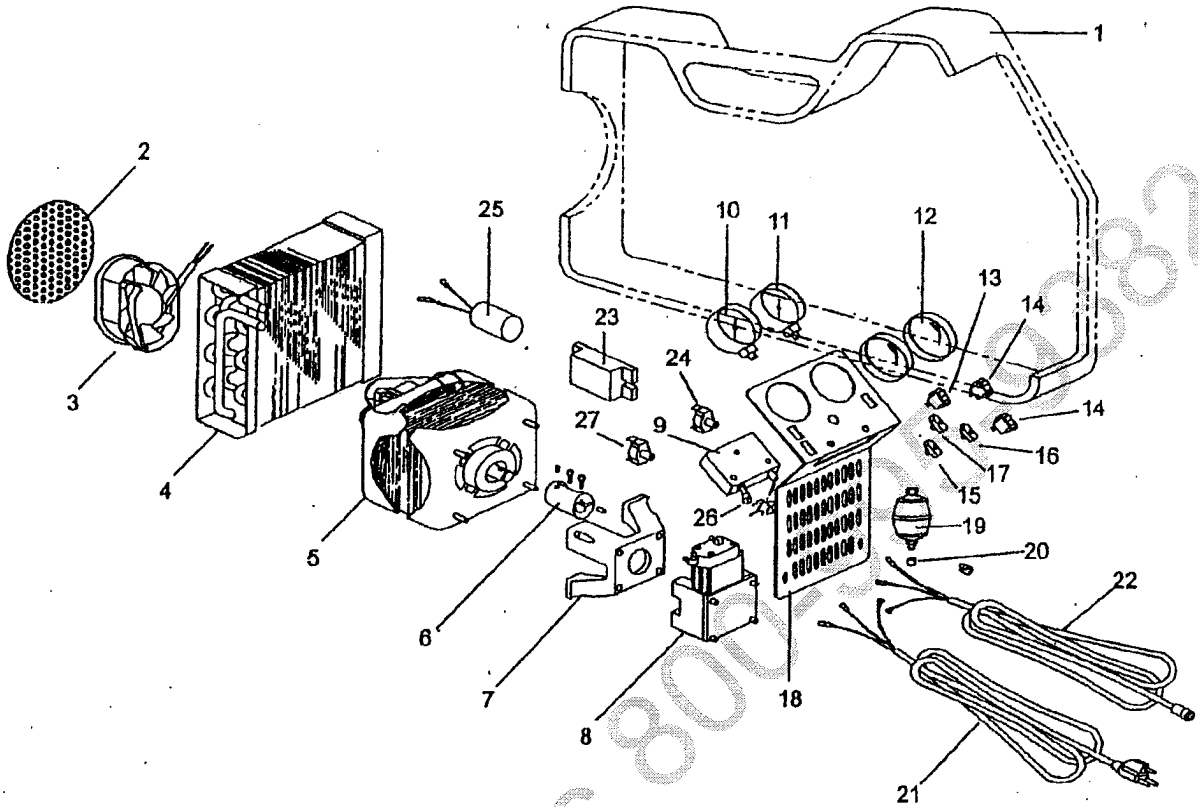

RG5410HP PARTS DIAGRAM

RG5410HP PARTS LIST

Item	Description	Part#	Item	Description	Part #	Item	Description	Part #
1	Plastic Case	MC5000	10	Input Gauge	GA1500	19	Filter	FL1201
2	Fan Grill	SH5022	11	Output Gauge	GA0800	20	Flare Cap	NB6501
3	Axial Fan	EL1817	12	Gauge Lens	GA1000	21	Cord Set	WR2002
4	Condenser	CD1201	13	On/Off Switch	EL1310	22	*Sensor Cord	EL1420
5	Motor	EL1821	14	Start Switch	EL1309	23	*Relay	EL1500
6	Coupler	CP1315	15	Blue Knob	HA1091	24	Pressure Switch	EL2800
7	Bell Housing	CP1001	16	Red Knob	HA1092	25	Capacitor	EL1412
8	Compressor	CP1320	17	Black Knob	HA1090	26	Swivel-Coupler	MF1275
9	Manifold Only	659940	18	Front Panel	SH5025	27	Pressure Switch	EL2802
						28	Flare Fitting	MA1015

REPLACEMENT KITS & ACCESORIES

PART#	DESCRIPTION
KT3302	PISTON SEAL REPLACEMENT (middle section of compressor)
KT3303	VALVE REPLACEMENT KIT (top section of compressor)
KT3307	COMPRESSOR REPAIR KIT (all three sections of compressor)
KT3308	SHAFT REPLACEMENT KIT (bottom section of compressor)
KT5001	80% CAPACITY TANK SENSING KIT